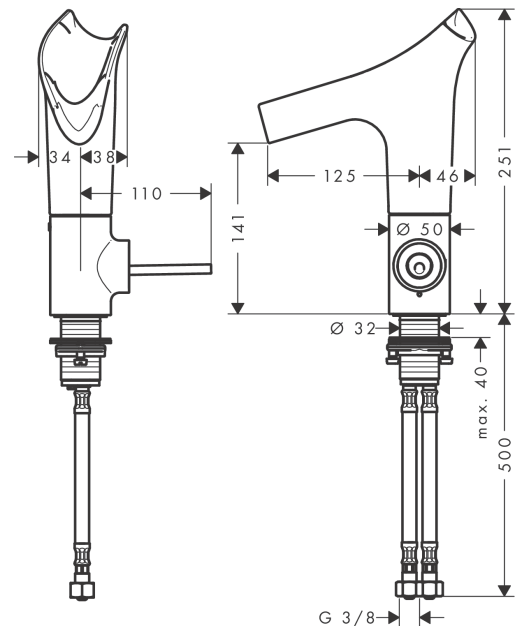

AXOR Starck V

Single lever basin mixer 140 with glass spout and waste set - bevel cut

Surfaces: **Polished Gold Optic** Article Number: **12123990**

Description

product features

- consists of: single lever basin mixer, waste set
- ComfortZone 140
- projection 125 mm
- swivel range adjustable in 2 steps to 120° or 145°
- laminar spray
- EasyClick connection between body and spout with SafetyStop-function
- Spout is dishwasher safe
- material spout: crystal glass
- flow rate at 3 bar: 4 l/min
- joystick ceramic cartridge
- non-closing waste set
- connection dimension: DN15
- handle can be positioned on the right or left
- handle position on the side: bottom-side at the base body (not suitable for wash bowls)

Technology

Design awards

Product image

Scale drawing

AXOR Starck V
Single lever basin mixer 140 with glass spout and waste set - bevel cut
 Surfaces: **Polished Gold Optic** Article Number: **12123990**

Flowchart